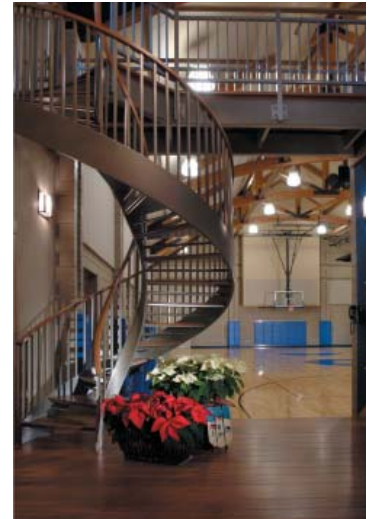

“Beautifully proportioned, the project has a clarity of design elements and details. The massing solution is very clear and simple, in contrast to the house it serves. The exterior palette gave it a strong relationship to American barn traditions and yet the exterior overall solution was fresh and varied.”

~ Jury Comments

lounge

stair to mezzanine

west elevation

summary

This facility accommodates a gym, a pool, bowling, and both interior and exterior entertainment spaces. The gym and pool occupy distinct barn-like structures, which draw inspiration from historic barns in the surrounding area. Expression and detailing of these pieces draws upon agrarian precedent, distilled to simple geometry of both form and detail. The entertainment space is accommodated on a gracious, gently curving patio. Positioning of the building takes advantage of expansive views of the open field and skating pond to the south, while nestling into a secluded spot at the edge of the existing woods.

Family Recreation Building

Ada, Michigan

gymnasium

pool

exterior patio